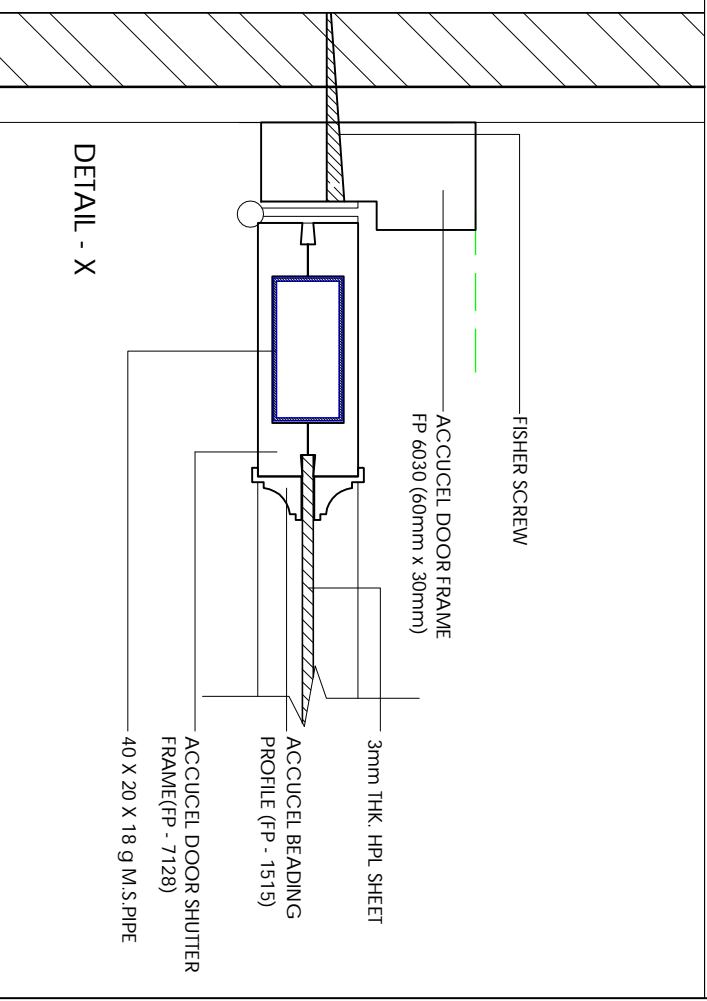

ACCUCEL DOOR FRAME DETAIL

DOOR CHAUKHAT FRAME DETAIL		DRG. NO.	F - 01
SIZE - 1000 X 2100mm HT. (60mm x 30mm DOOR FRAME)		NOTES :	@ ALL DIMENSIONS ARE TO BE READ AND NOT MEASURED @ ALL DIMENSIONS ARE IN MM
SCALE : N.T.S	DRAWN BY :		
DATE : 20th March, 2005	CHECKED BY :		