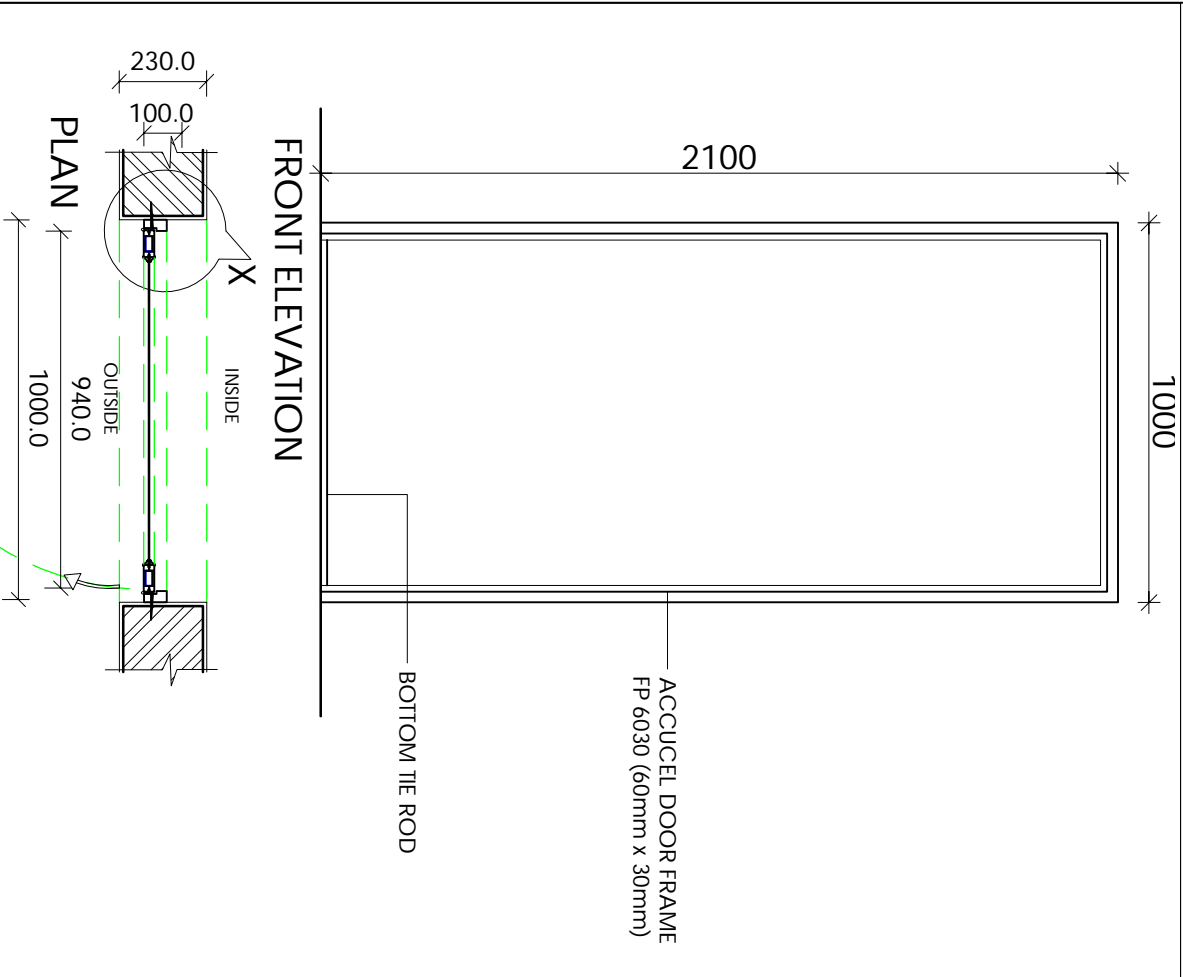

ACCUCEL DOOR FRAME DETAIL

DOOR CHAUKHAT FRAME DETAIL		DRG. NO.	F - 01
SIZE - 1000 X 2100mm HT. (60mm x 30mm DOOR FRAME)		NOTES :	@ ALL DIMENSIONS ARE TO BE READ AND NOT MEASURED @ ALL DIMENSIONS ARE IN MM
SCALE : N.T.S	DRAWN BY :		
DATE : 20th March, 2005	CHECKED BY :		